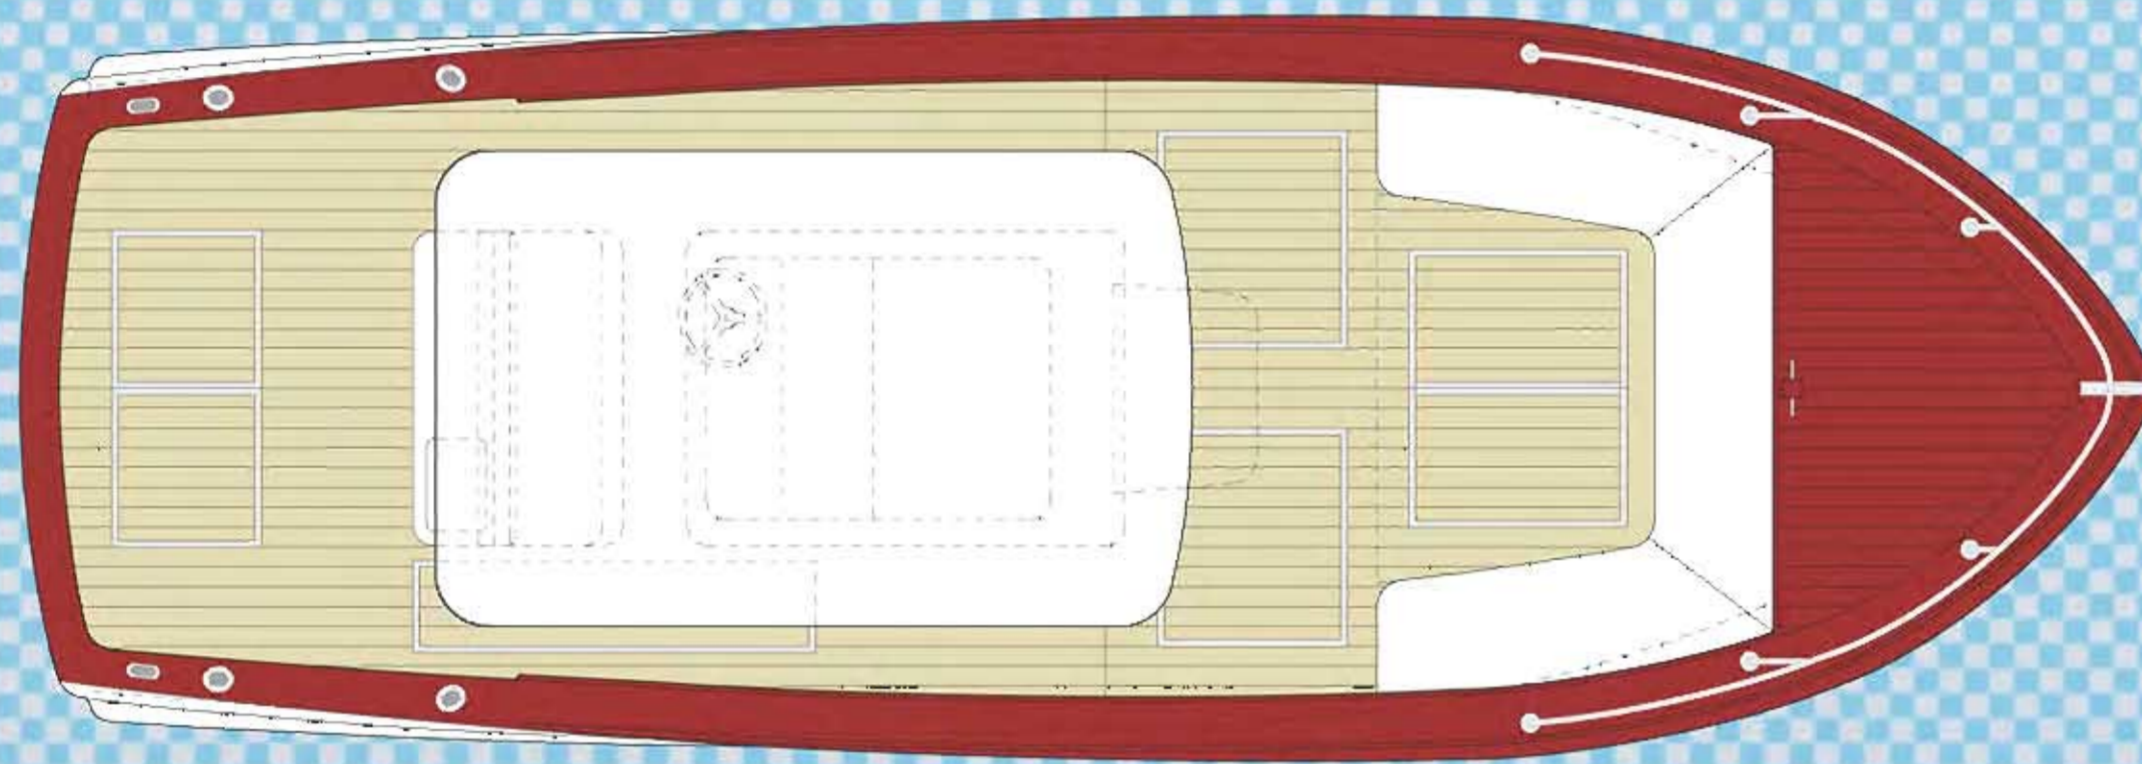

CAByachts

850.723.7773 www.cabyachts.com

*Technologically superior mahogany yachts.
Designed and built to perform for generations.*

Presents: The 27' Coastal Fisherman

270
Coastal Fisherman
scale: 1" = 1'-0"