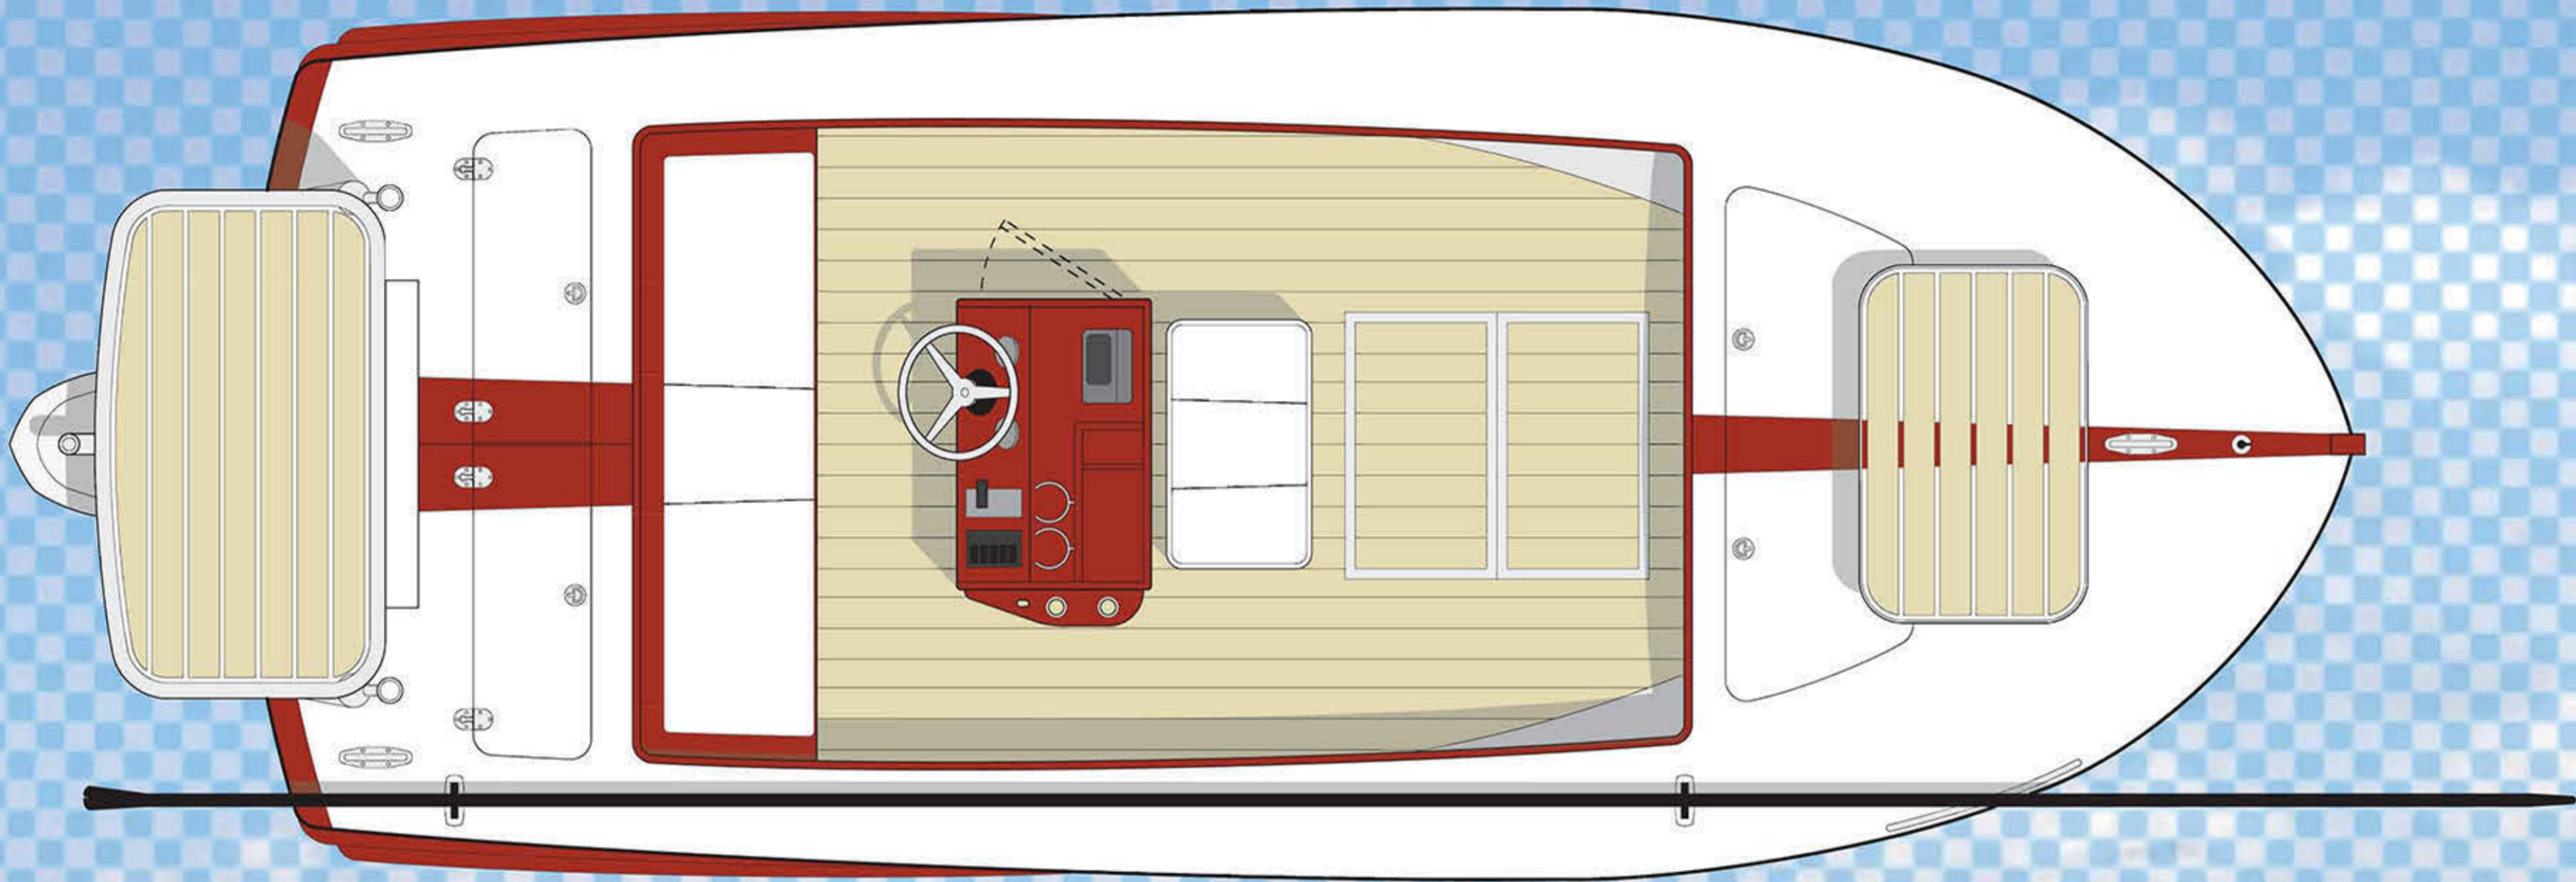

*Technologically superior mahogany yachts.
Designed and built to perform for generations.*

**Presents: The 17' Flats
Poling Fisherman
& Tender**

170
Flats Poling Fisherman & Tender
scale: 1" = 1'-0"